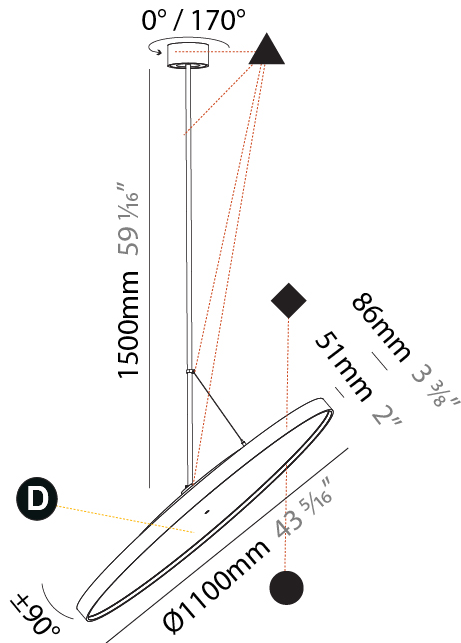

GENERAL

Series: Sign Diva Flex
Subseries: Sign Diva Flex Korona
Partner: Prolicht
Division: Architectural
Installation: Suspension
Product Type: Pendant
Mounting Location: Ceiling
Light Distribution: Adjustable

PHYSICAL

Shape: Round
Diameter (mm): 1100
Diameter (in): 43 ⁵/₁₆
Height (mm): 1620
Height (in): 63 ³/₄
Weight (kg): 15.5
Weight (lbs): 34.1
Diffuser: PMMA - Opal / Micro-Prism / Sparkling Secret / Vintage Industrial
Fixture Finish: SSR / BKV / CWI / CRY / HAB / UFT / ITA / RUA / FTG / MYG / LOD / PUS / FRO / FUP / KIA / POP / BLS / SPG / MEY / GOH / CHC / COM / ABZ / JAG / OBR / MOS / ROR
Fixture Material: PMMA / Extruded Aluminum / Steel

ELECTRICAL

Lamp Type: LED (Zhaga Standard)
Input Wattage (W): 145
Total Output Wattage (W): 135
Dimming: Tri-Mode (Non-Dimming and Phase Dimming (120Vac only) and 0-10V Dimming)
Driver Included: Yes
Driver Location: Integrated
Driver Type: Constant Current - Universal
Driver Class: Class 2
Input Voltage (V): 120 - 277
Constant Current (MA): 600

LED

Color Temperature (°K): 2700 / 3000 / 3500 / 4000
Max. Delivered Lumen (lm): 16002 / 17172 / 19937 / 20344
Nominal Lumen (lm): 18992 / 20305 / 23575 / 24056
CRI: >90 CRI
Lamp Life (hrs): 50000

OPTICAL

Adjustability: Rotational 170°; Tilt 90°

RATINGS AND CERTIFICATIONS

Certified By: Certified for North American Standards
IP rating: IP20