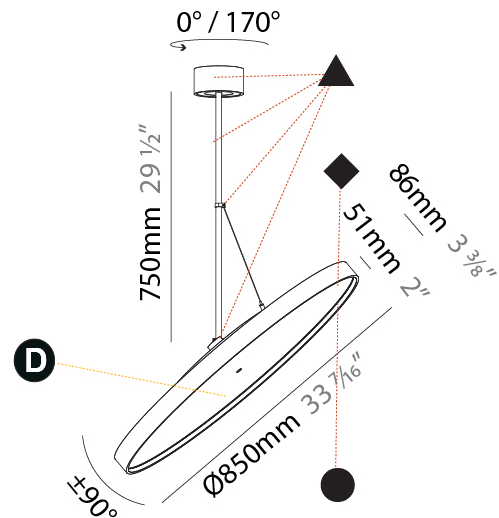

GENERAL

Series: Sign Diva Flex
Subseries: Sign Diva Flex Korona
Partner: Prolicht
Division: Architectural
Installation: Suspension
Product Type: Pendant
Mounting Location: Ceiling
Light Distribution: Adjustable

PHYSICAL

Diameter (mm): 850
Diameter (in): 33 7/16
Height (mm): 870
Height (in): 34 1/4
Weight (kg): 9
Weight (lbs): 19.8
Diffuser: [PMMA - Opal / Micro-Prism / Sparkling Secret / Vintage Industrial](#)
Fixture Finish: [SSR / BKV / CWI / CRY / HAB / UFT / ITA / RUA / FTG / MYG / LOD / PUS / FRO / FUP / KIA / POP / BLS / SPG / MEY / GOH / CHC / COM / ABZ / JAG / OBR / MOS / ROR](#)
Fixture Material: [PMMA / Extruded Aluminum / Steel](#)

ELECTRICAL

Lamp Type: LED (Zhaga Standard)
Input Wattage (W): 96.8
Total Output Wattage (W): 76.8
Dimming: [Tri-Mode (Non-Dimming and Phase Dimming (120Vac only) and 0-10V Dimming)](#)
Driver Included: Yes
Driver Location: Integrated
Driver Type: Constant Current - Universal
Driver Class: Class 2
Input Voltage (V): 120 - 277
Constant Current (MA): 600

LED

[Color Temperature (°K): 2700 / 3000 / 3500 / 4000](#)
Max. Delivered Lumen (lm): 9094 / 9806 / 11385 / 13736
Nominal Lumen (lm): 10753 / 11596 / 13461 / 13736
CRI: >90 CRI
Lamp Life (hrs): 50000

OPTICAL

Adjustability: Rotational 170°; Tilt 90°

RATINGS AND CERTIFICATIONS

Certified By: Certified for North American Standards
IP rating: IP20