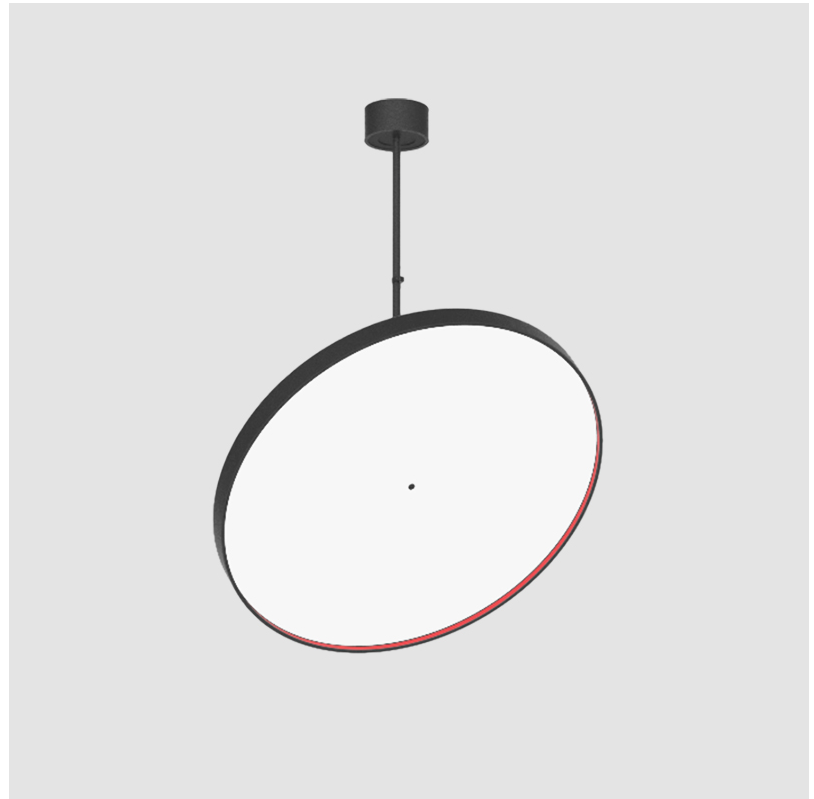

GENERAL

Series: Sign Diva Flex
Subseries: Sign Diva Flex Korona
Partner: Prolicht
Division: Architectural
Installation: Suspension
Product Type: Pendant
Mounting Location: Ceiling
Light Distribution: Adjustable

PHYSICAL

Diameter (mm): 850
Diameter (in): 33 7/16
Height (mm): 870
Height (in): 34 1/4
Weight (kg): 9
Weight (lbs): 19.8
Diffuser: [PMMA - Opal / Micro-Prism / Sparkling Secret / Vintage Industrial](#)
Fixture Finish: [SSR / BKV / CWI / CRY / HAB / UFT / ITA / RUA / FTG / MYG / LOD / PUS / FRO / FUP / KIA / POP / BLS / SPG / MEY / GOH / CHC / COM / ABZ / JAG / OBR / MOS / ROR](#)
Fixture Material: [PMMA / Extruded Aluminum / Steel](#)

ELECTRICAL

Lamp Type: LED (Zhaga Standard)
Input Wattage (W): 96.8
Total Output Wattage (W): 76.8
Dimming: [Tri-Mode (Non-Dimming and Phase Dimming (120Vac only) and 0-10V Dimming)](#)
Driver Included: Yes
Driver Location: Integrated
Driver Type: Constant Current - Universal
Driver Class: Class 2
Input Voltage (V): 120 - 277
Constant Current (MA): 600

LED

[Color Temperature (°K): 2700 / 3000 / 3500 / 4000](#)
Max. Delivered Lumen (lm): 9094 / 9806 / 11385 / 13736
Nominal Lumen (lm): 10753 / 11596 / 13461 / 13736
CRI: >90 CRI
Lamp Life (hrs): 50000

OPTICAL

Adjustability: Rotational 170°; Tilt 90°

RATINGS AND CERTIFICATIONS

Certified By: Certified for North American Standards
IP rating: IP20